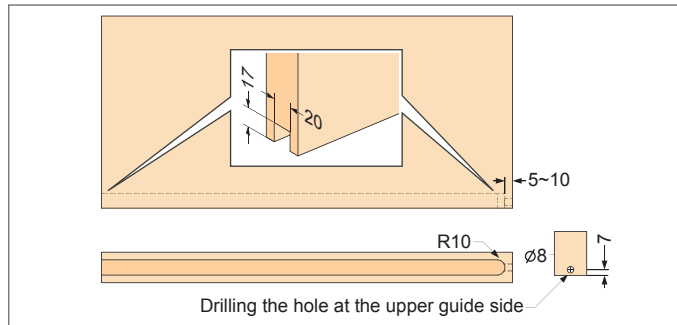

opk Magnetic Locator Mounting Instruction for Wood Door

1 Groove size for door panel

2 Install guiding track

3 Install magnetic upper guide

4 Install magnetic bottom guide

5 Adjust the pin position of the magnetic bottom guide

6 Adjust the magnetic upper guide