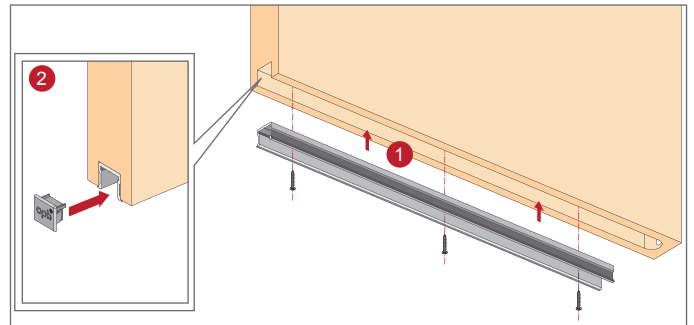

opk Magnetic Locator Mounting Instruction for Wood Door

1 Groove size for door panel

2 Install guiding track

3 Install magnetic upper guide

4 Install magnetic bottom guide

5 Adjust the pin position of the magnetic bottom guide

6 Adjust the magnetic upper guide