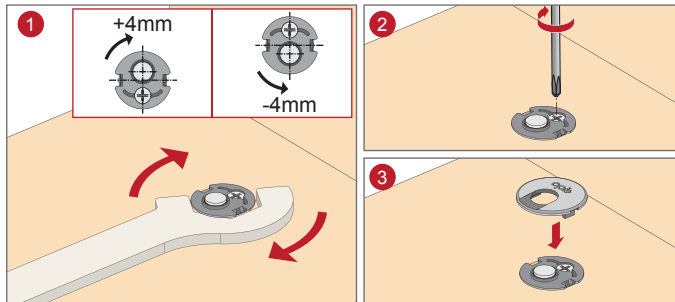

opk Magnetic Locator Mounting Instruction for Wood Door

1 Groove size for door panel

2 Install guiding track

3 Install magnetic upper guide

4 Install magnetic bottom guide

5 Adjust the pin position of the magnetic bottom guide

6 Adjust the magnetic upper guide