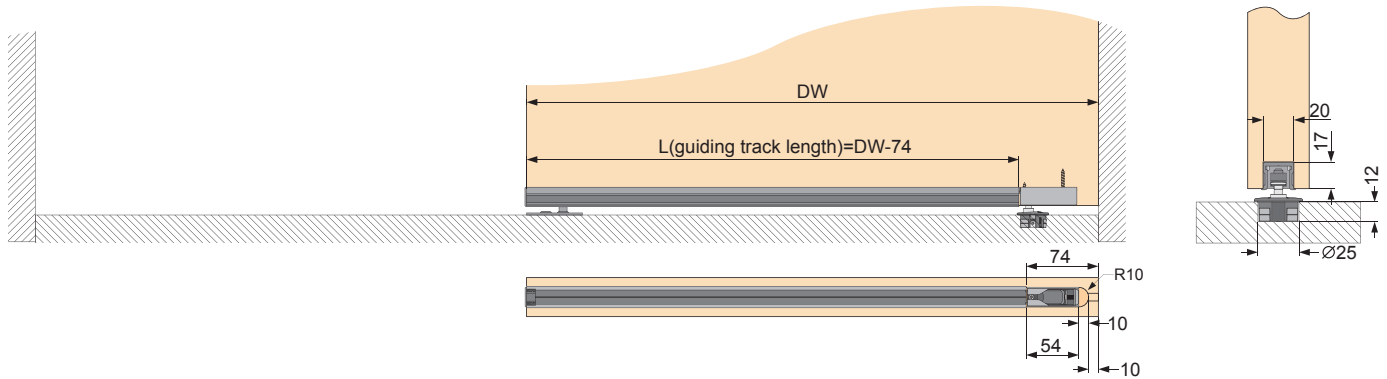

opk Magnetic Locator Mounting Instruction for Wood Door

1 Groove size for door panel

2 Install guiding track

3 Install magnetic upper guide

4 Install magnetic bottom guide

5 Adjust the pin position of the magnetic bottom guide

6 Adjust the magnetic upper guide