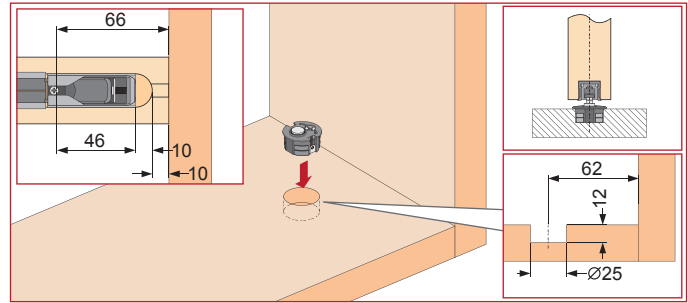

opk Magnetic Locator Mounting Instruction for Wood Door

1 Groove size for door panel

2 Install guiding track

3 Install magnetic upper guide

4 Install magnetic bottom guide

5 Adjust the pin position of the magnetic bottom guide

6 Adjust the magnetic upper guide