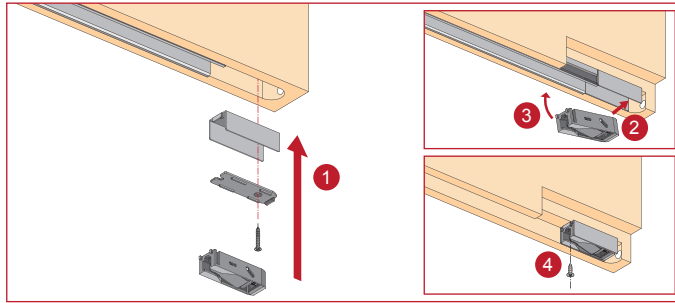

opk Magnetic Locator Mounting Instruction for Wood Door

1 Groove size for door panel

2 Install guiding track

3 Install magnetic upper guide

4 Install magnetic bottom guide

5 Adjust the pin position of the magnetic bottom guide

6 Adjust the magnetic upper guide